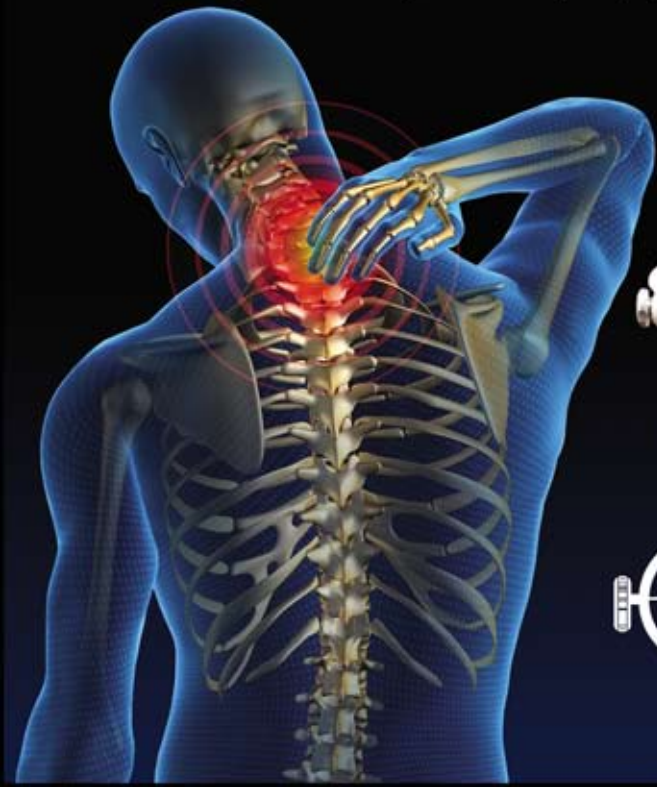

Musculoskeletal Disorders (MSDs) are common in the dental world from a constant life of awkward positions and constant contortion, in order to get a unobstructed view of the intraoral cavity in order to better provide care to the patient. What many dentists do not realize is that a Dental Microscope can actually limit these problems by helping to correct your posture during long procedures and improving your sight into the intraoral cavity.